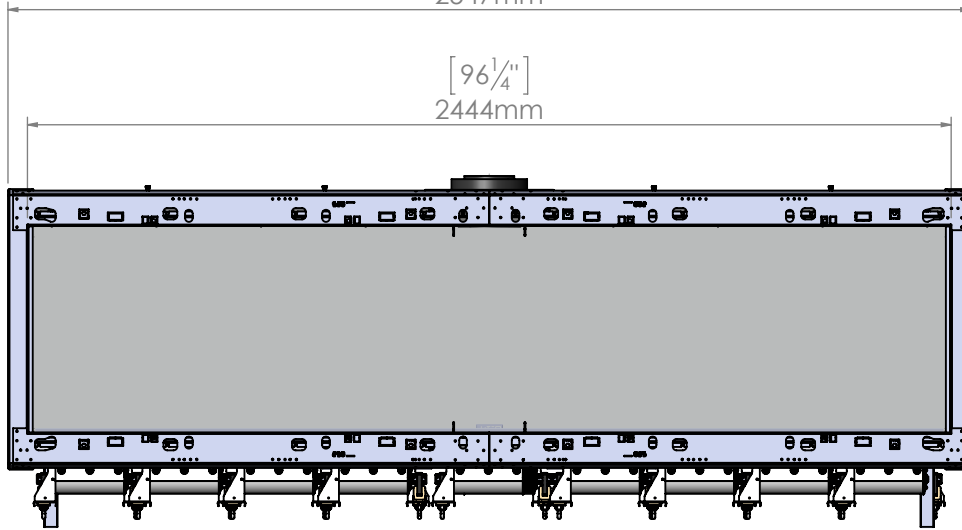

250H Tunnel Double Glass

[100¹/₄"]
2547mm

[96¹/₄"]
2444mm

[7⁷/₈"]
Ø 200mm

[5³/₁₆"]
Ø 132mm

[10¹/₁₆"]
256mm

[20³/₁₆"]
512mm

[50¹/₈"]
1274mm