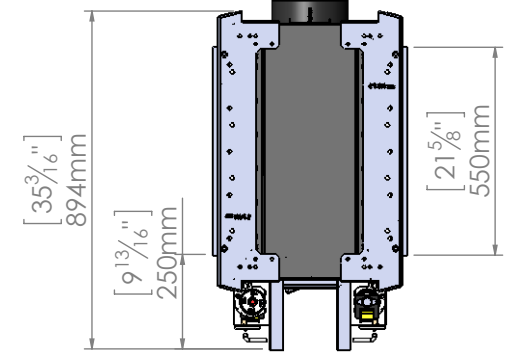

250H Tunnel Double Glass

[100¹/₄"]
2547mm

[96¹/₄"]
2444mm

[7⁷/₈"]
Ø 200mm

[5³/₁₆"]
Ø 132mm

[10¹/₁₆"]
256mm

[20³/₁₆"]
512mm

[50¹/₈"]
1274mm