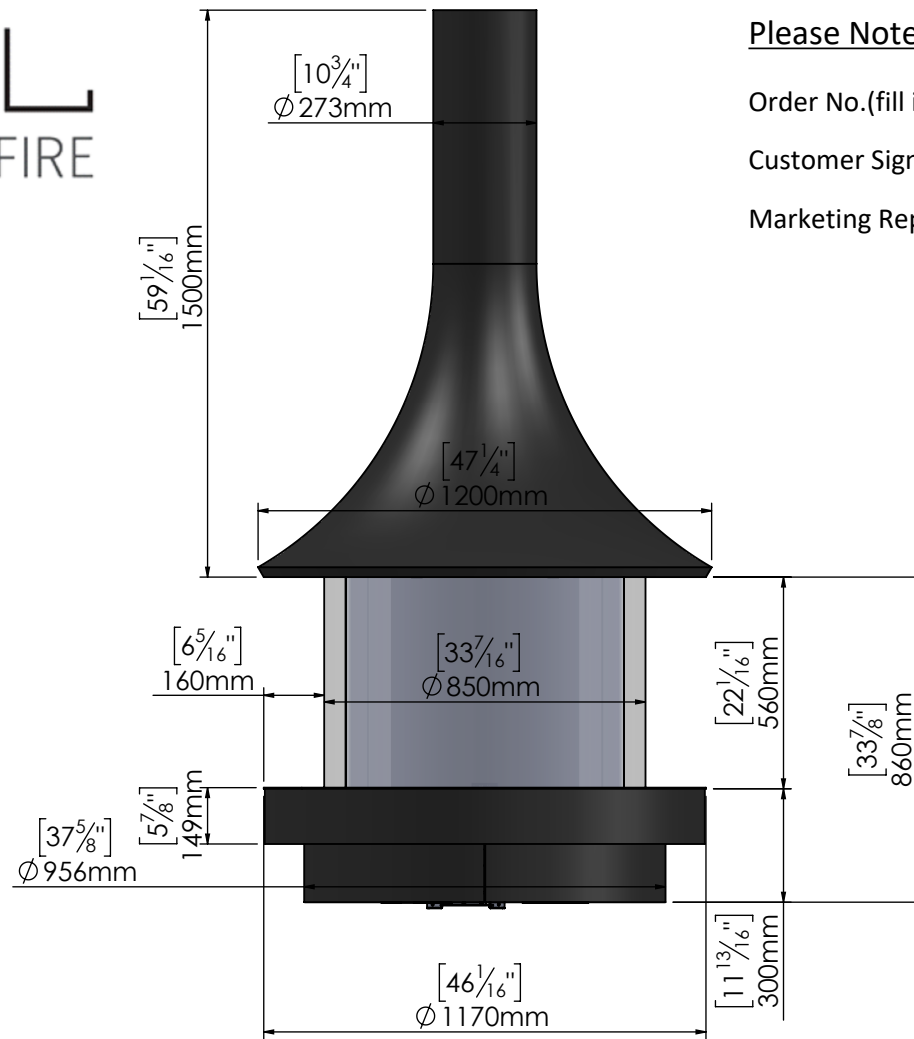

ORTAL
YOUR LIFE. YOUR FIRE

Stand Alone
6575 Curve
Tunnel

Double Glass

Double Level Base

Decorative Hood

Please Note:

Order No.(fill in by Ortal): _____

Customer Signature: _____ Date: _____