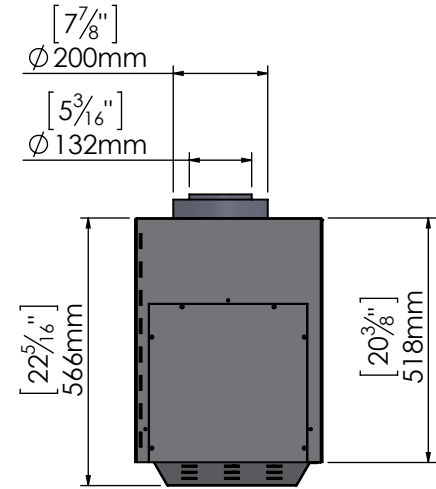

Stand Alone 150 (Screen)

Right Side View

Front View

Left Side View

Top View

Stand Alone 150 (Screen)

Back View

Section B Detail

Right Side View

Stand Alone 150 (Screen) Gas Knockout

Back View

Stand Alone 150 (Screen) Hanging Bracket