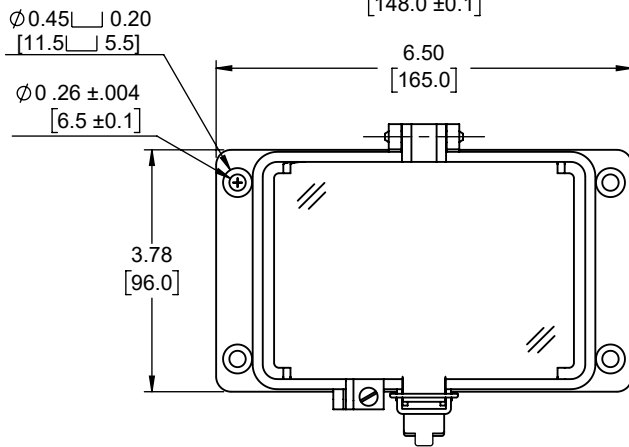

Panel Cutout

Typical Cable Length: 6'

NOTE:

- 1) REFER TO INSTALLATION INSTRUCTIONS TO ENSURE PROPER INSTALLATION.
- 2) ALWAYS FOLLOW YOUR LOCAL/FACILITY ELECTRICAL CODES AND PROCEDURES.
- 3) FOR DETAILED COMPONENT WIRING AND SPECIFICATIONS, REFER TO THE APPLICABLE DATA SHEETS.
- 4) COMPONENT LOCATIONS OUTLINED IN DRAWING ARE APPROXIMATE
- 5) FOR ACTUAL PRODUCT CONFORMITY, LISTINGS AND CERTIFICATIONS, REFER TO FINISHED PRODUCT FACEPLATE DRAWING, OR CONSULT FACTORY.