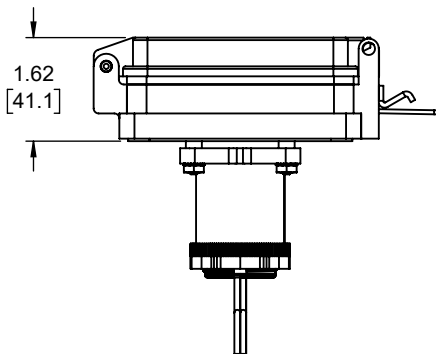

Panel Cutout

Typical Cable Length: 6'

NOTE:

- 1) REFER TO INSTALLATION INSTRUCTIONS TO ENSURE PROPER INSTALLATION.
- 2) ALWAYS FOLLOW YOUR LOCAL/FACILITY ELECTRICAL CODES AND PROCEDURES.
- 3) FOR DETAILED COMPONENT WIRING AND SPECIFICATIONS, REFER TO THE APPLICABLE DATA SHEETS.
- 4) COMPONENT LOCATIONS OUTLINED IN DRAWING ARE APPROXIMATE
- 5) FOR ACTUAL PRODUCT CONFORMITY, LISTINGS AND CERTIFICATIONS, REFER TO FINISHED PRODUCT FACEPLATE DRAWING, OR CONSULT FACTORY.