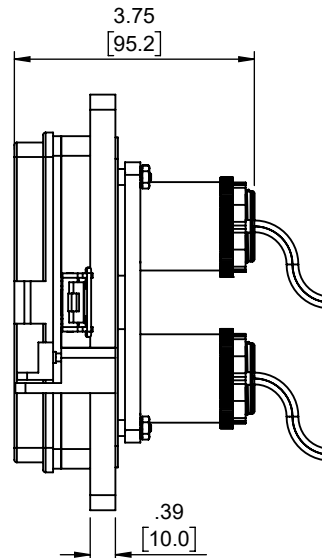

Panel Cutout

Typical Cable Length: 6'

NOTE:

- 1) REFER TO INSTALLATION INSTRUCTIONS TO ENSURE PROPER INSTALLATION.
- 2) ALWAYS FOLLOW YOUR LOCAL/FACILITY ELECTRICAL CODES AND PROCEDURES.
- 3) FOR DETAILED COMPONENT WIRING AND SPECIFICATIONS, REFER TO THE APPLICABLE DATA SHEETS.
- 4) COMPONENT LOCATIONS OUTLINED IN DRAWING ARE APPROXIMATE
- 5) FOR ACTUAL PRODUCT CONFORMITY, LISTINGS AND CERTIFICATIONS, REFER TO FINISHED PRODUCT FACEPLATE DRAWING, OR CONSULT FACTORY.