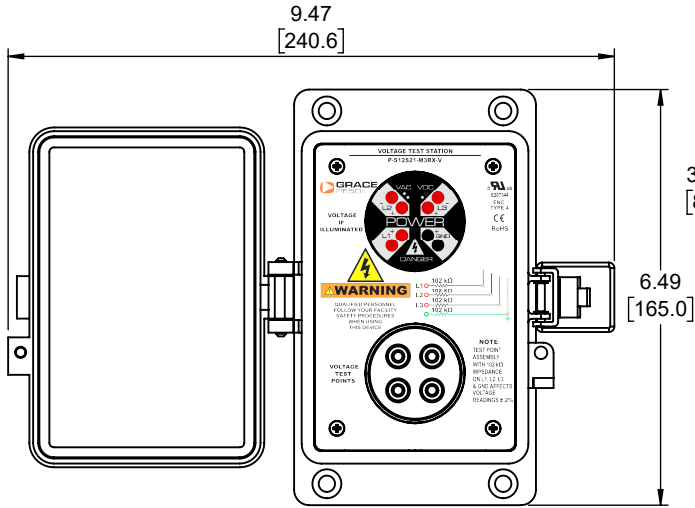

Panel Cutout

Typical Cable Length: 6'

NOTE:

- 1) REFER TO INSTALLATION INSTRUCTIONS TO ENSURE PROPER INSTALLATION.
- 2) ALWAYS FOLLOW YOUR LOCAL/FACILITY ELECTRICAL CODES AND PROCEDURES.
- 3) FOR DETAILED COMPONENT WIRING AND SPECIFICATIONS, REFER TO THE APPLICABLE DATA SHEETS.
- 4) COMPONENT LOCATIONS OUTLINED IN DRAWING ARE APPROXIMATE
- 5) FOR ACTUAL PRODUCT CONFORMITY, LISTINGS AND CERTIFICATIONS, REFER TO FINISHED PRODUCT FACEPLATE DRAWING, OR CONSULT FACTORY.