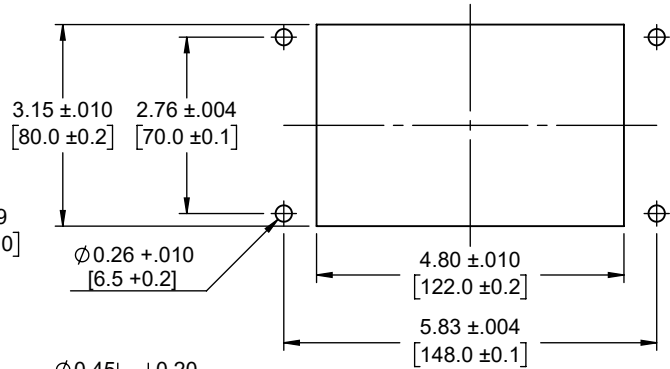

Panel Cutout

Typical Cable Length: 6'

NOTE:

- 1) REFER TO INSTALLATION INSTRUCTIONS TO ENSURE PROPER INSTALLATION.
- 2) ALWAYS FOLLOW YOUR LOCAL/FACILITY ELECTRICAL CODES AND PROCEDURES.
- 3) FOR DETAILED COMPONENT WIRING AND SPECIFICATIONS, REFER TO THE APPLICABLE DATA SHEETS.
- 4) COMPONENT LOCATIONS OUTLINED IN DRAWING ARE APPROXIMATE
- 5) FOR ACTUAL PRODUCT CONFORMITY, LISTINGS AND CERTIFICATIONS, REFER TO FINISHED PRODUCT FACEPLATE DRAWING, OR CONSULT FACTORY.