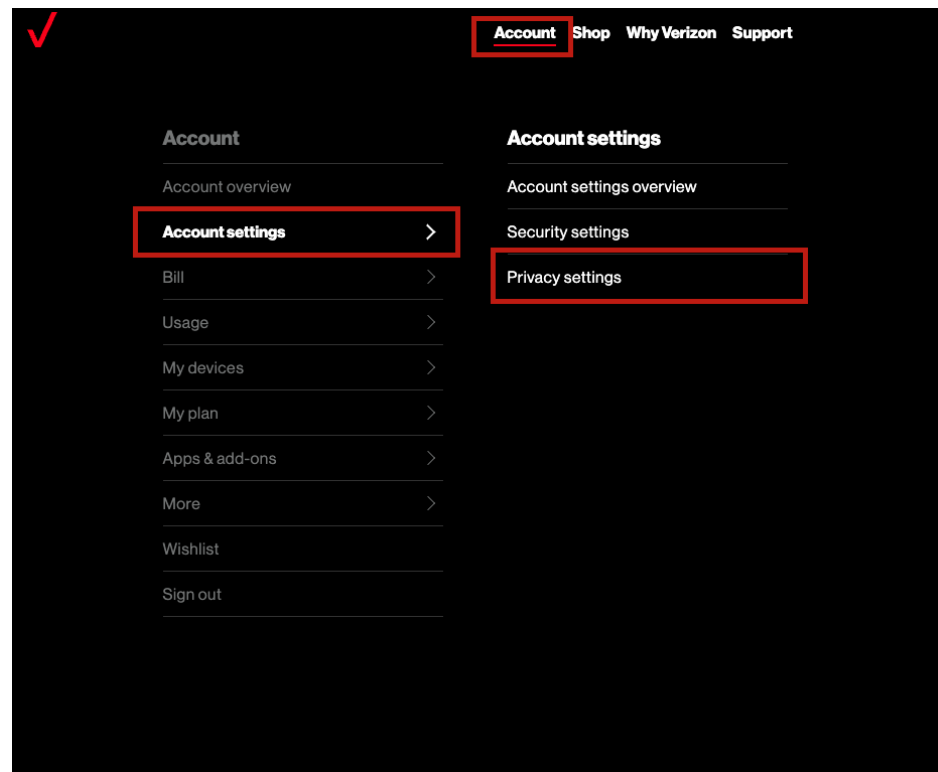

VERIZON'S TRACKING PRACTICES

Through the use of cell towers, servers and networks, Verizon has the ability to track the activity of iPhone users. These practices are enabled by default, and users do not have the ability to opt-out before tracking can take place. This guide will show you how to opt-out of Verizon's tracking through both its website and its iOS app.

OPTING OUT THROUGH VERIZON'S WEBSITE

Log into your Verizon account, then go to **Account>Account Settings>Privacy Settings**