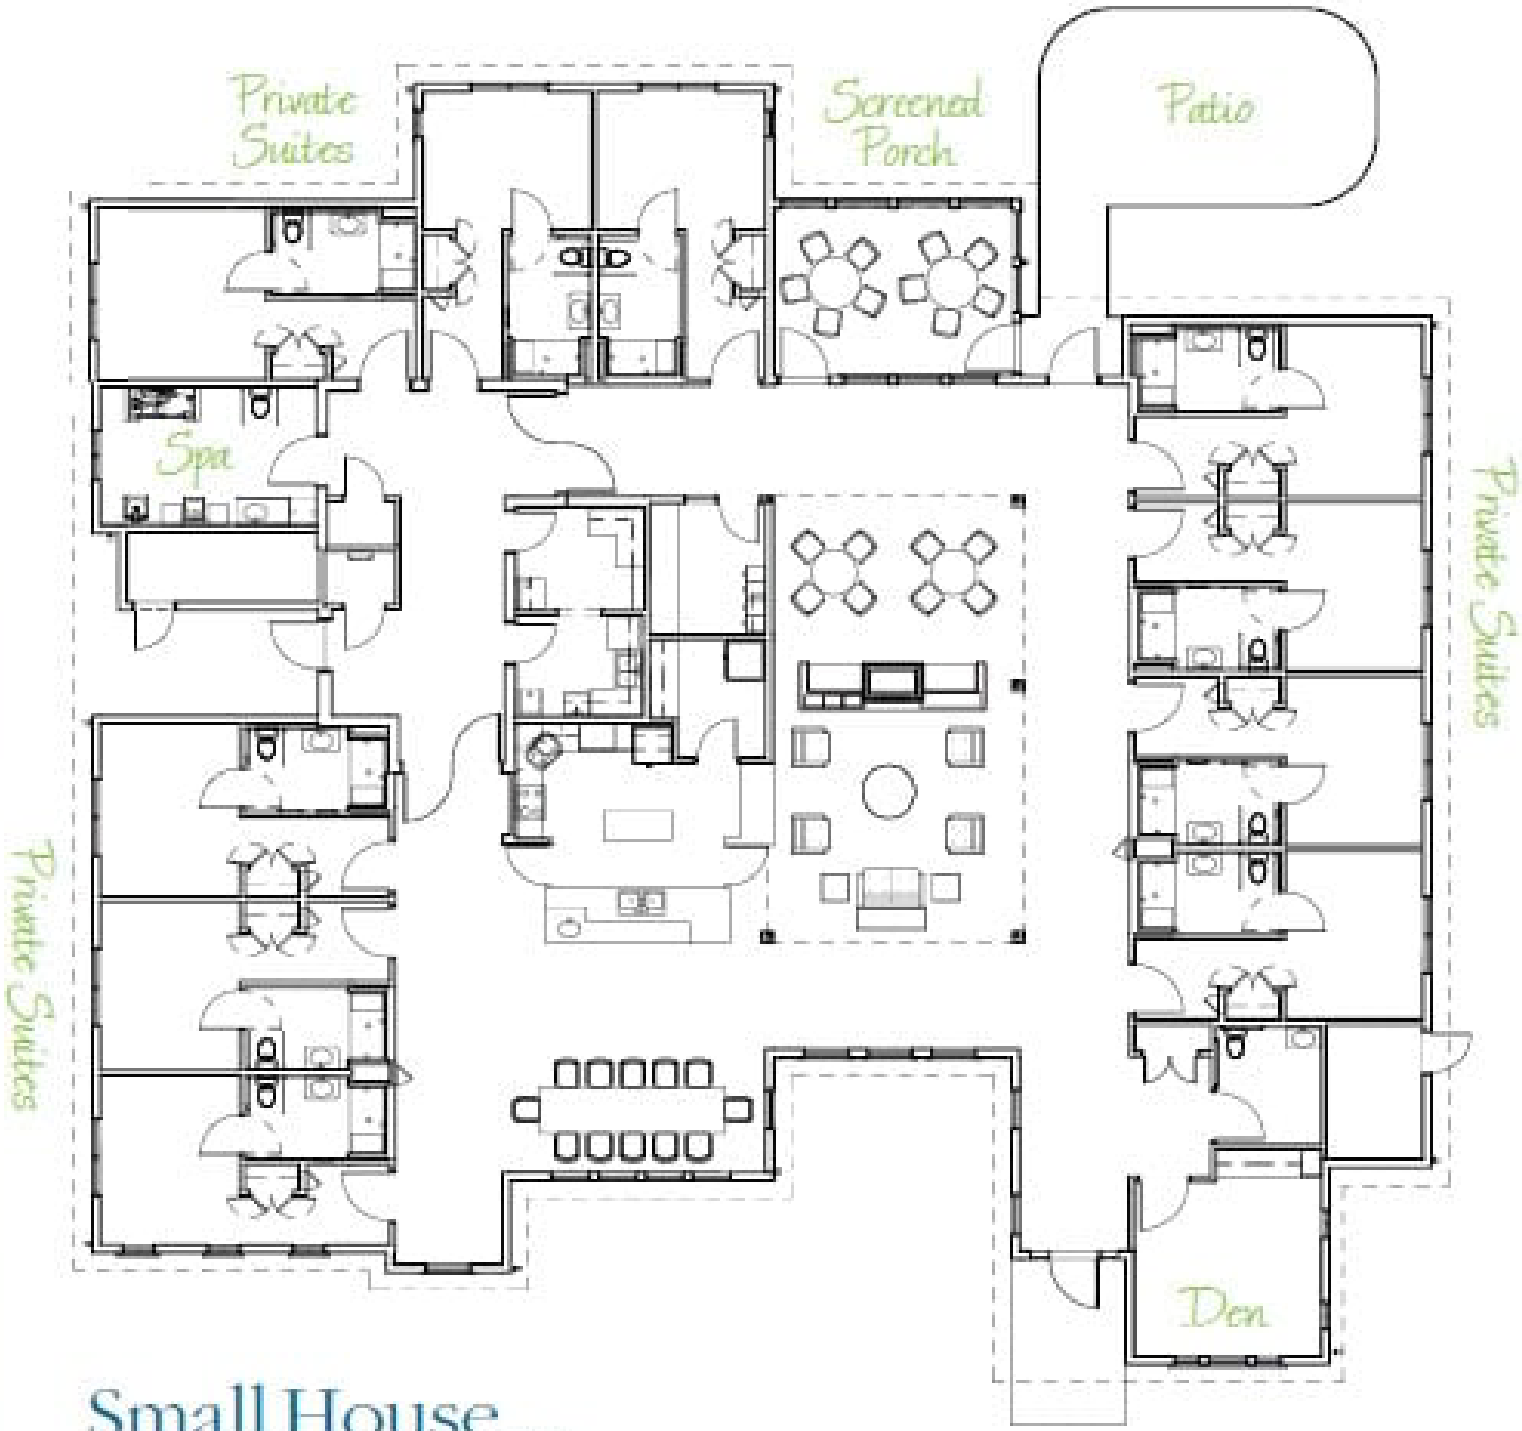

FLOOR PLAN

Total square footage = 7013

Small House...
Big Difference.®