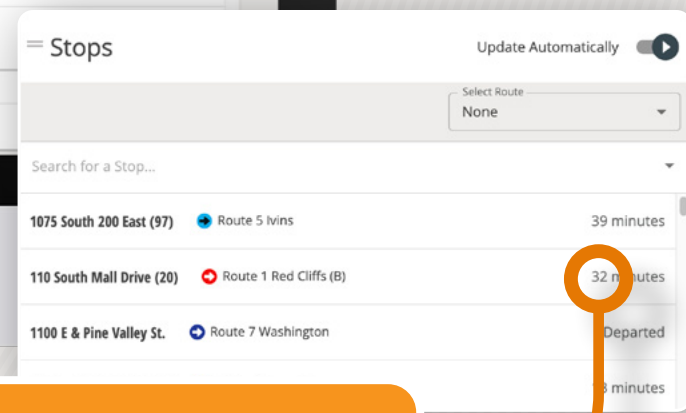

Reimagine

**FIXED  
ROUTE**

 TransLōc

**Reimagine your  
fixed-route  
solution with one  
dashboard**

Experience total control of  
your operations powered by one  
simple management tool.

# Unlock your personalized dispatch experience

Customized widgets allow you to choose what matters most to you and easily filter views to keep operations running smoothly.

One click vehicle change assignment for scheduling by blocks or routes

Real-time vehicle capacity

One-click route change assignments to vehicles

Next stop ETAs with on-time performance