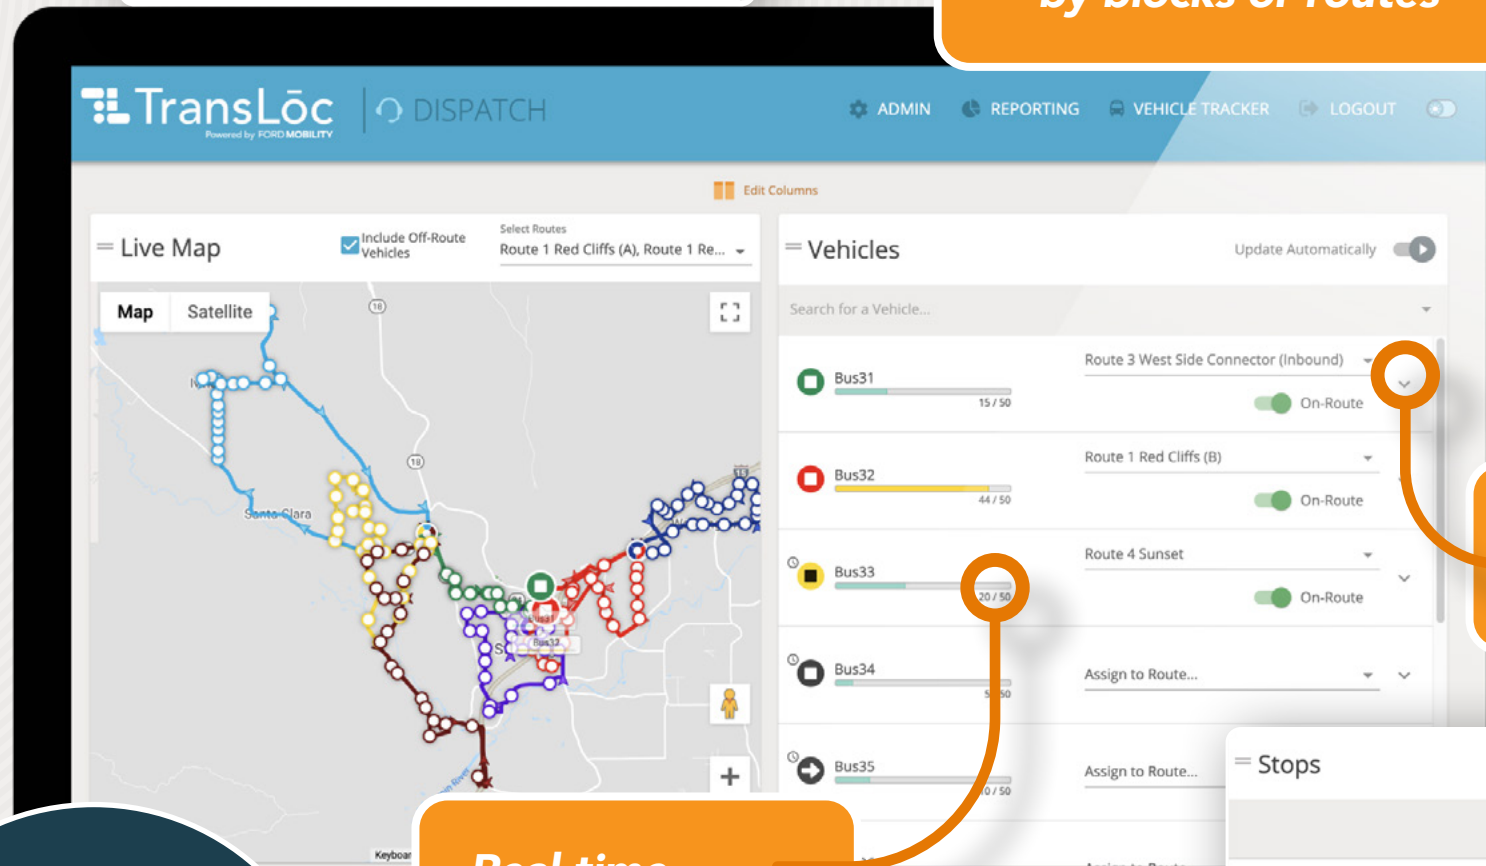

Reimagine

**FIXED  
ROUTE**

 TransLōc

**Reimagine your  
fixed-route  
solution with one  
dashboard**

Experience total control of  
your operations powered by one  
simple management tool.

# Unlock your personalized dispatch experience

Customized widgets allow you to choose what matters most to you and easily filter views to keep operations running smoothly.

One click vehicle change assignment for scheduling by blocks or routes

Real-time vehicle capacity

One-click route change assignments to vehicles

Next stop ETAs with on-time performance

# TransLōc

4505 Emperor Boulevard,  
Suite 120  
Durham, NC 27703  
[www.transloc.com](http://www.transloc.com)