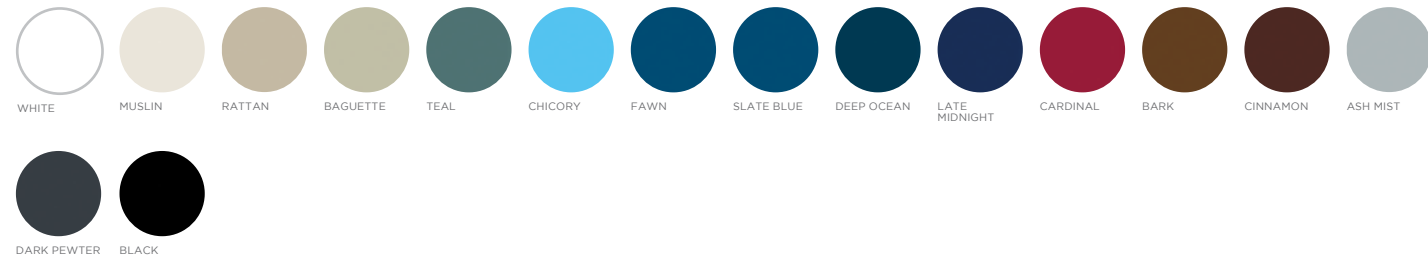

DIAMOND

ABCDEFGHIJKLMNOPQRSTUVWXYZ

*Engraving not available in Exact Script and Sydney. Engraving corner tolerance is .125"

STANDARD EMBROIDERY THREAD COLORS

Please contact your sales representative for adding customization options to your project.