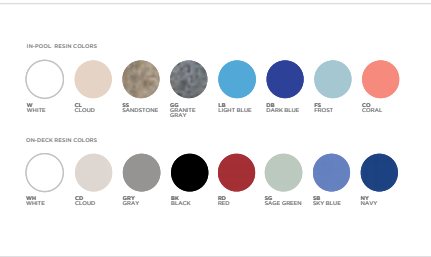

ledgeloungers.com/videos

ORDER FORM

Rep Name: _____ Job Name: _____

Company Name: _____

Company Address: _____

Ship To Address: _____

PRODUCT NAME	SKU
LEGACY SEATS	
Legacy Club Chair w/ Standard Fabric	LL-LY-CC-(resin color)-(back style)-(fabric grade)-(fabric numb)
Premium 1 Fabric	Fabric Grade - P1
Premium 2/5 Sing Fabric	Fabric Grade - P2
Legacy Loveseat w/ Standard Fabric	LL-LY-LS-(resin color)-(back style)-(fabric grade)-(fabric numb)
Premium 1 Fabric	Fabric Grade - P1
Premium 2/5 Sing Fabric	Fabric Grade - P2
Legacy Sofa w/ Standard Fabric	LL-LY-SF-(resin color)-(back style)-(fabric grade)-(fabric numb)
Premium 1 Fabric	Fabric Grade - P1
Premium 2/5 Sing Fabric	Fabric Grade - P2
Legacy Chaise	LL-LY-C-(resin color)
Legacy Adirondack	LL-LY-A-(resin color)
Legacy Dining Side Chair	LL-LY-DC-(resin color)
LEGACY TABLES	
Legacy Square Side Table	LL-LY-ST-SQ-(resin color)
Legacy Round Side Table	LL-LY-ST-RD-(resin color)