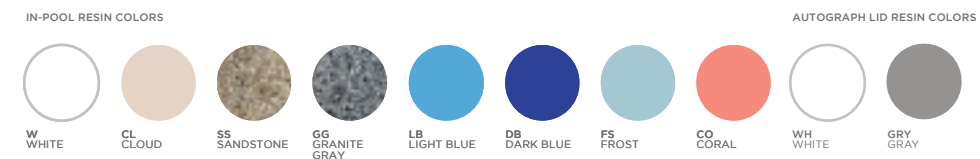

FABRIC COLORS AVAILABLE ONLINE