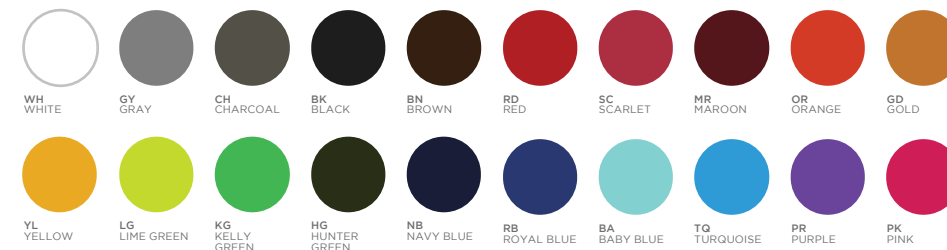

AUTOGRAPH LID RESIN COLORS

ON-DECK RESIN COLORS

WH WHITE	CD CLOUD	GRY GRAY	BK BLACK	RD RED	SG SAGE GREEN	SB SKY BLUE	NY NAVY

FABRIC COLORS AVAILABLE ONLINE

LAZE®

The most stylish, durable, and well-recognized pool floats. Your clients will thank you for years. Made with premium marine-grade fabrics and moisture resistant foam beads, Laze products offer a luxurious escape.

TABLE, NET, AND PADDLE HANDLE ACCENT RESIN COLORS

PING PONG PADDLE COLORS

A| PING PONG TABLE - WHITE W/ SAGE GREEN NET |PHOTO: PRIVATE RESIDENCE

CORNHOLE TOSS BEAN BAG COLORS

↓ DOWNLOAD CAD FILES TO USE

IN YOUR PROJECTS TO INSPIRE YOUR CUSTOMERS