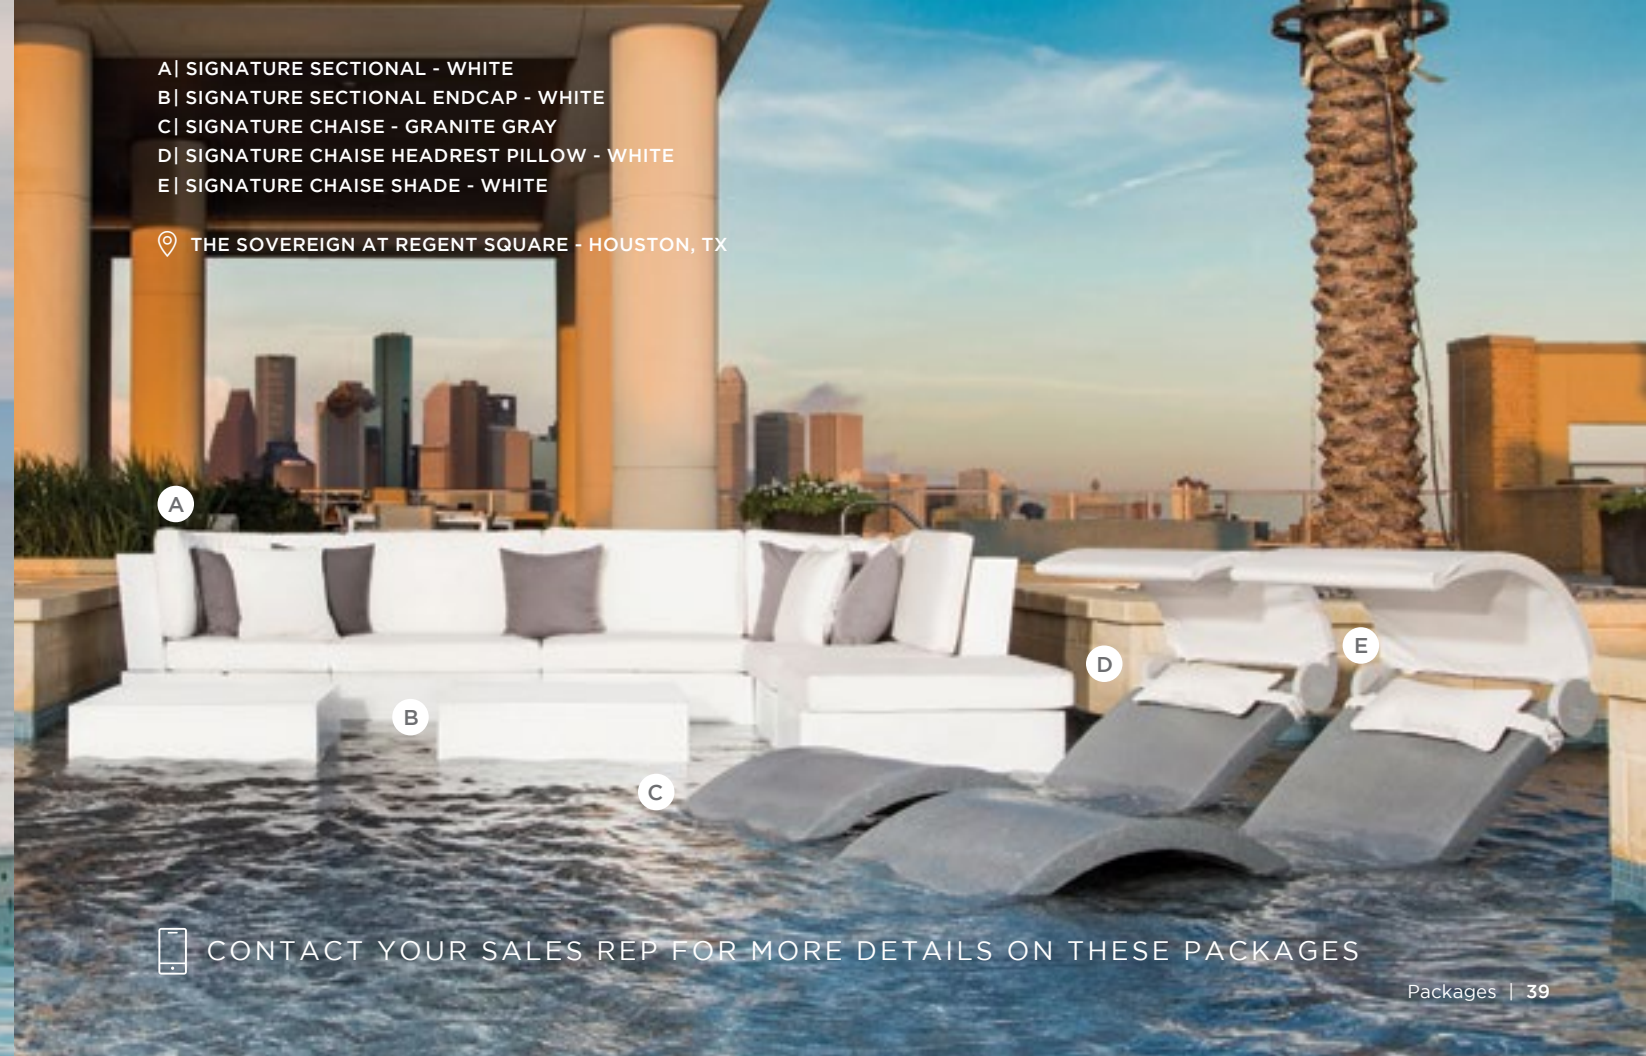

- A | SIGNATURE SECTIONAL - WHITE
- B | SIGNATURE SECTIONAL ENDCAP - WHITE
- C | SIGNATURE CHAISE - GRANITE GRAY
- D | SIGNATURE CHAISE HEADREST PILLOW - WHITE
- E | SIGNATURE CHAISE SHADE - WHITE

📍 THE SOVEREIGN AT REGENT SQUARE - HOUSTON, TX