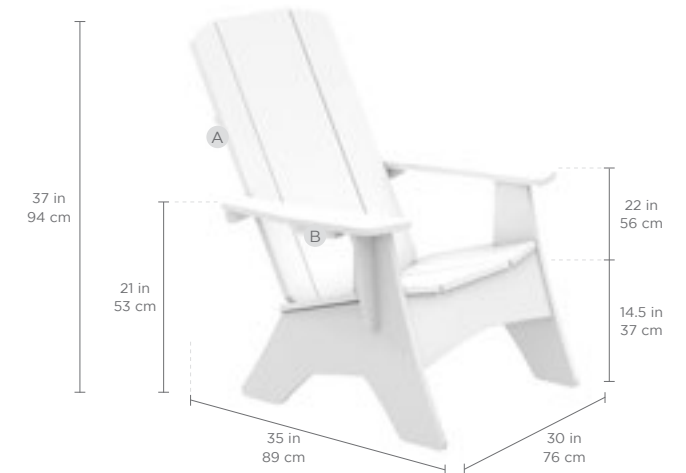

MAINSTAY ADIRONDACK COMPARISON

Pick the Adirondack that's the right fit for your clients and their outdoor spaces.

SUMMARY	The classic look and feel of our outdoor Adirondack	Same classic look and feel with a slightly smaller frame
COMPATIBLE ACCESSORIES	• Mainstay Adirondack Ottoman • Seat Cushions • Headrest Pillow	• Mainstay Adirondack Fit Ottoman • Headrest Pillow
MATERIAL	• UV20 virgin resin • Moisture & Mildew resistant	
COLOR OPTIONS		
FEATURES	• Built-in bottle opener • Hidden cup and wine glass holder • Stainless steel hardware • Simple, 4-piece assembly	
UV20 Rated to withstand up to 20,000 hours of direct sunlight without fading, for 10+ years of fade resistance.