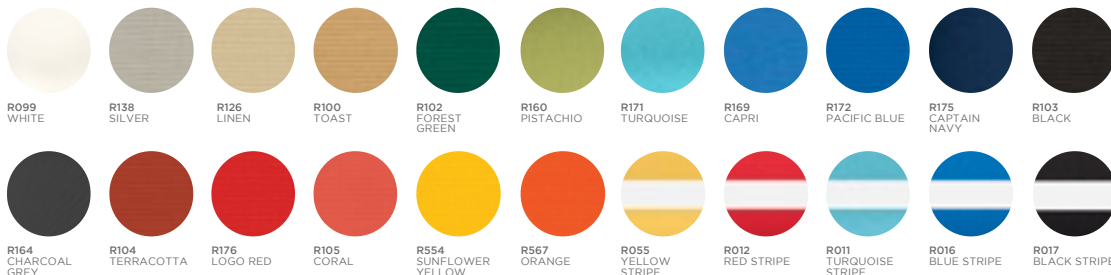

All marine grade colors are available by custom request. See resources section. Umbrella canopy stripes always run horizontally. Umbrellas with striped fabrics grade Premium 2 and higher must be purchased in even quantities. Actual colors may vary slightly. Please contact your sales representative.

POLE COLORS

FINIAL

VENT TYPE

KEY FEATURES

- 1/2" fiberglass ribs and struts for maximum strength and flexibility
- 4-layer fabric protection and closed-stitching pocket
- Stainless steel hardware throughout
- Mounting options include permanent, semi-permanent, and free-standing bases for installation on any surface
- **Auto-Tilt Only:** Commercial rated chrome plated zinc alloy auto tilt
- Engineered to withstand 40 mph sustained winds