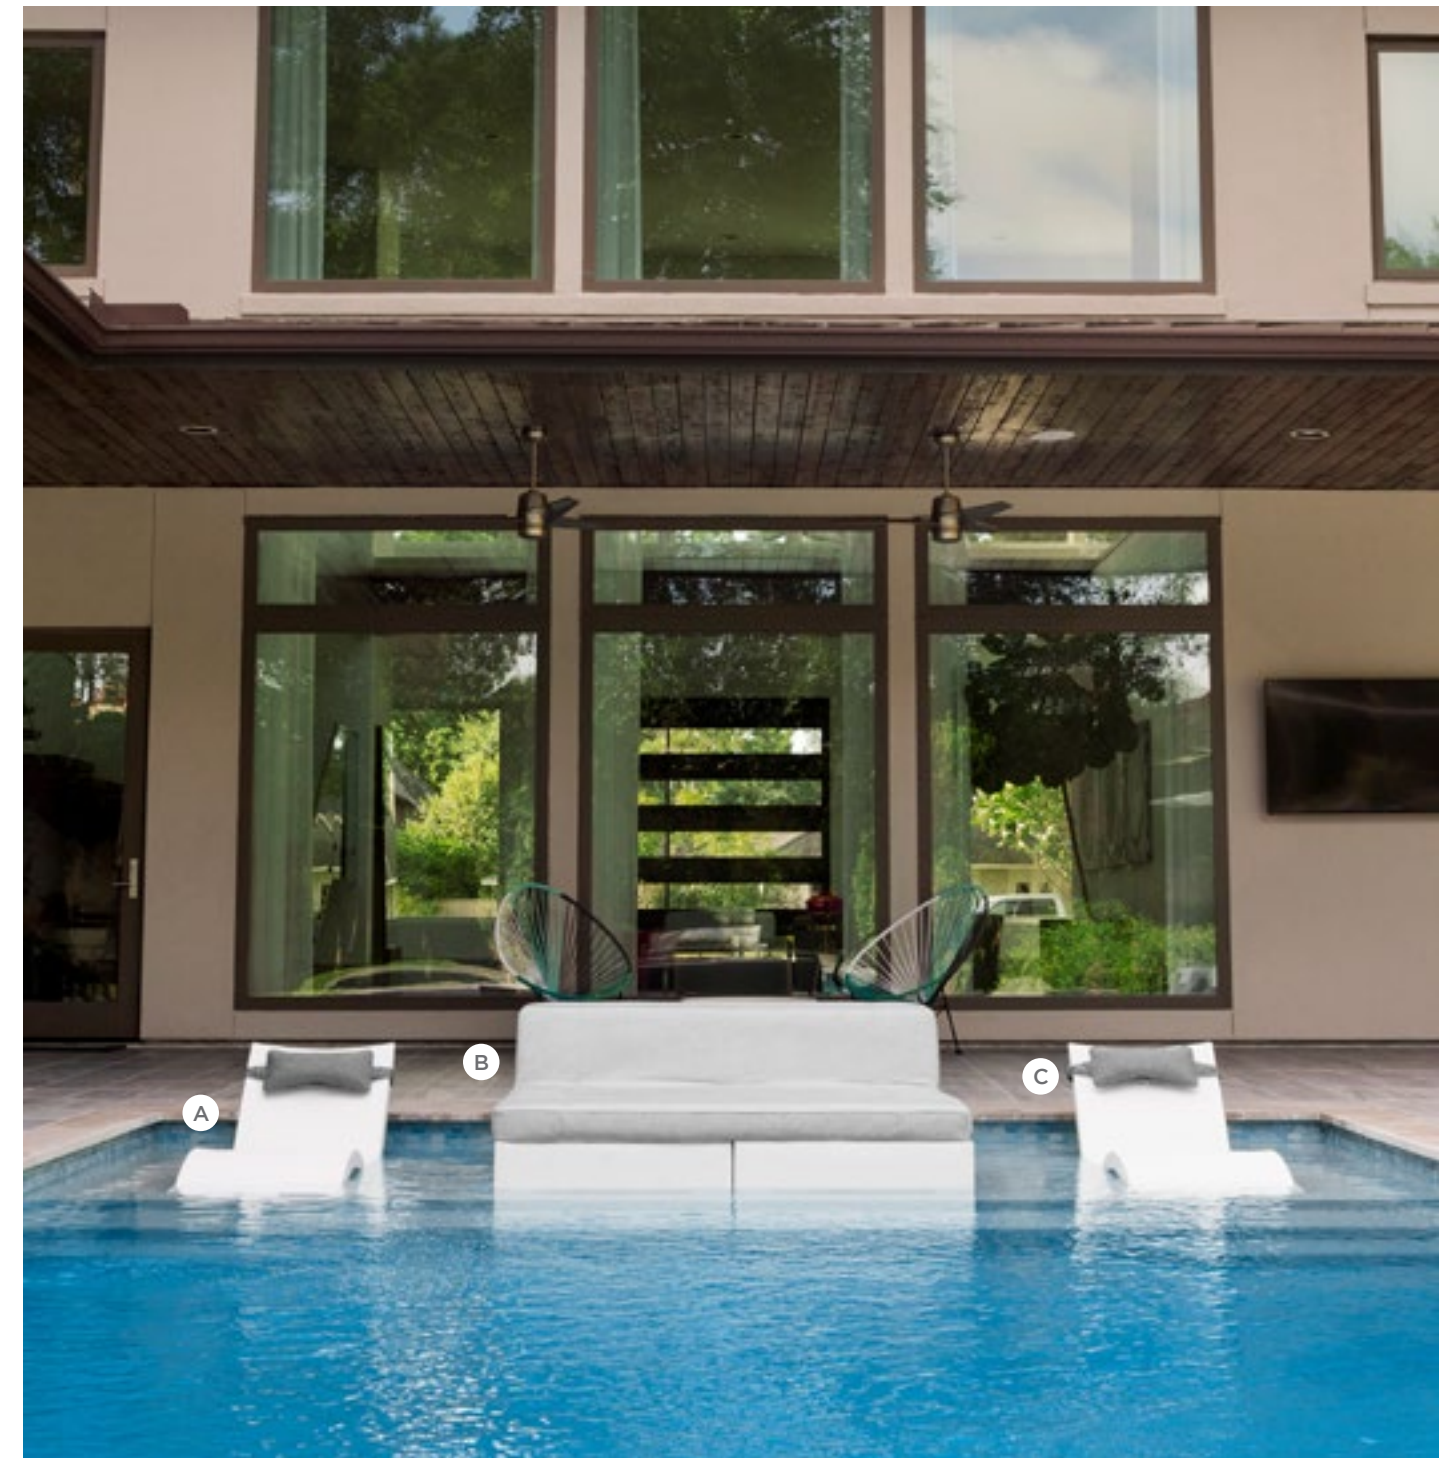

IN-POOL		PRODUCT NAME / SKU	RESIN COLORS	CUSTOMIZATION		WATER DEPTH	COMPATIBLE ACCESSORIES
				EMBROIDERY	ENGRAVING		
	Signature Tall Ice Bin Side Table Lid Only W/ UMBRELLA HOLE LL-SG-ST-22LOHV2-(resin color)					Designed for Signature Tall Ice Bin Side Table.	Signature Tall Ice Bin Side Table
	W/O UMBRELLA HOLE LL-SG-ST-22LONH-(resin color)						
	Signature Ice Basin Ice Basin Only LL-SG-IB-(resin color) Ice Basin + Lid LL-SG-IB-LNH-(resin color)					Designed for up to 15" of water or on-deck.	Signature Chaise Signature Chaise Deep
	Signature Coffee Table LL-SG-CT-(resin color)					Designed for up to 10" of water or on-deck.	Signature Sectional Signature Round Sunbed
	Signature Slide LL-SG-SLD-(resin color)					Designed for land or in-water use up to 12". Children only ages 3+, 70 lbs (32kg) weight limit.	Signature Tall Ice Bin Side Table
	Signature Round Sunbed LL-SG-SB-6RD-(cushion option)-SET-(resin color)-(fabric grade)-(fabric number)					Designed for up to 12" of water or on-deck.	Signature Chaise Signature Chaise Deep Signature Sectional Umbrellas
	Signature Sectional Middle LL-SG-S-M-SET-(resin color)-(fabric grade)-(fabric number)					Designed for up to 10" of water or on-deck.	Signature Sectional Corner Signature Sectional Ottoman Signature Sectional Endcap Signature Side Table
	Signature Sectional Corner LL-SG-S-C-SET-(resin color)-(fabric grade)-(fabric number)					Designed for up to 10" of water or on-deck.	Signature Sectional Middle Signature Sectional Ottoman Signature Sectional Endcap Signature Side Table
	Signature Sectional Ottoman LL-SG-S-O-SET-(resin color)-(fabric grade)-(fabric number)					Designed for up to 10" of water or on-deck.	Signature Sectional Middle Signature Sectional Corner Signature Sectional Endcap Signature Side Table
	Signature Sectional Endcap LL-SG-S-EC-(resin color)					Designed for up to 10" of water or on-deck.	Signature Sectional Middle Signature Sectional Corner Signature Sectional Ottoman Signature Side Table
	Affinity Side Table LL-AF-ST-(resin color)					Designed for up to 16" of water or on-deck.	Affinity Square Sunbed Affinity 2-piece Sun Chair Mainstay Adirondack
	Affinity Square Sunbed w/ Flat Cushion LL-AF-SB-66SQ-FC-SET-(resin color)-(fabric grade)-(fabric number)			✓		Designed for up to 10" of water or on-deck.	Affinity 2-piece Sun Chair
	Affinity Square Sunbed w/ Backrest Cushion LL-AF-SB-66SQ-BC-SET-(resin color)-(fabric grade)-(fabric number)			✓		Designed for up to 10" of water or on-deck.	Affinity 2-piece Sun Chair Affinity Side Table
	Affinity 2-piece Sun Chair LL-AF-S-2PSC-SET-(resin color)-(fabric grade)-(fabric number)			✓		Designed for up to 10" of water or on-deck.	Affinity Square Sunbed Affinity Side Table

A) SIGNATURE CHAISE - WHITE B) AFFINITY 2-PIECE SUN CHAIR - WHITE C) SIGNATURE CHAISE HEADREST PILLOW - CHARCOAL
|PHOTO: RESIDENCE - HOUSTON, TX