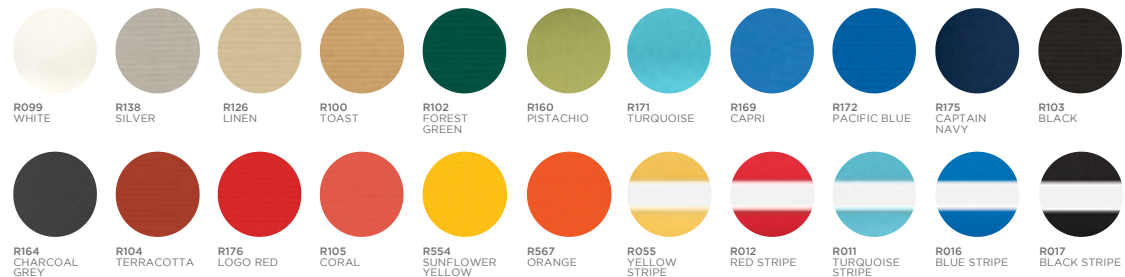

CUSTOMIZE YOUR UMBRELLA

BUILD YOUR OWN UMBRELLA WITH OUR STEP-BY-STEP GUIDE

CONFIGURE YOUR UMBRELLA

1. Canopy Shape (Square, Octagon, Rectangle)
2. Canopy Size (varies between 6.5 ft - 13 ft)
3. Pole Diameter
4. Operation (Pulley, Crank or Crank with Auto-Tilt)

CUSTOMIZE YOUR UMBRELLA

1. Pole Finish
2. Finial Style (Classic ball or Vertex styles)
3. Canopy Color (Choose between 20+ colors or customize your Marine Grade fabric)

ACCESSORIZE YOUR UMBRELLA

1. Base / Mount (mobile or semi-permanent)
2. Match your base's finish to complete the look.
3. Add rechargeable lights for an elevated night experience.

CANOPY SHAPE

CANOPY SIZE

6.5' 7.5' 9' 10' 11' 13' 8.5X11'

POLE DIAMETER*

OPERATION

PULLEY CRANK CRANK AUTO TILT

POLE FINISHES

FINIAL STYLE

IN-STOCK FABRIC COLORS

FABRIC COLORS AVAILABLE ONLINE