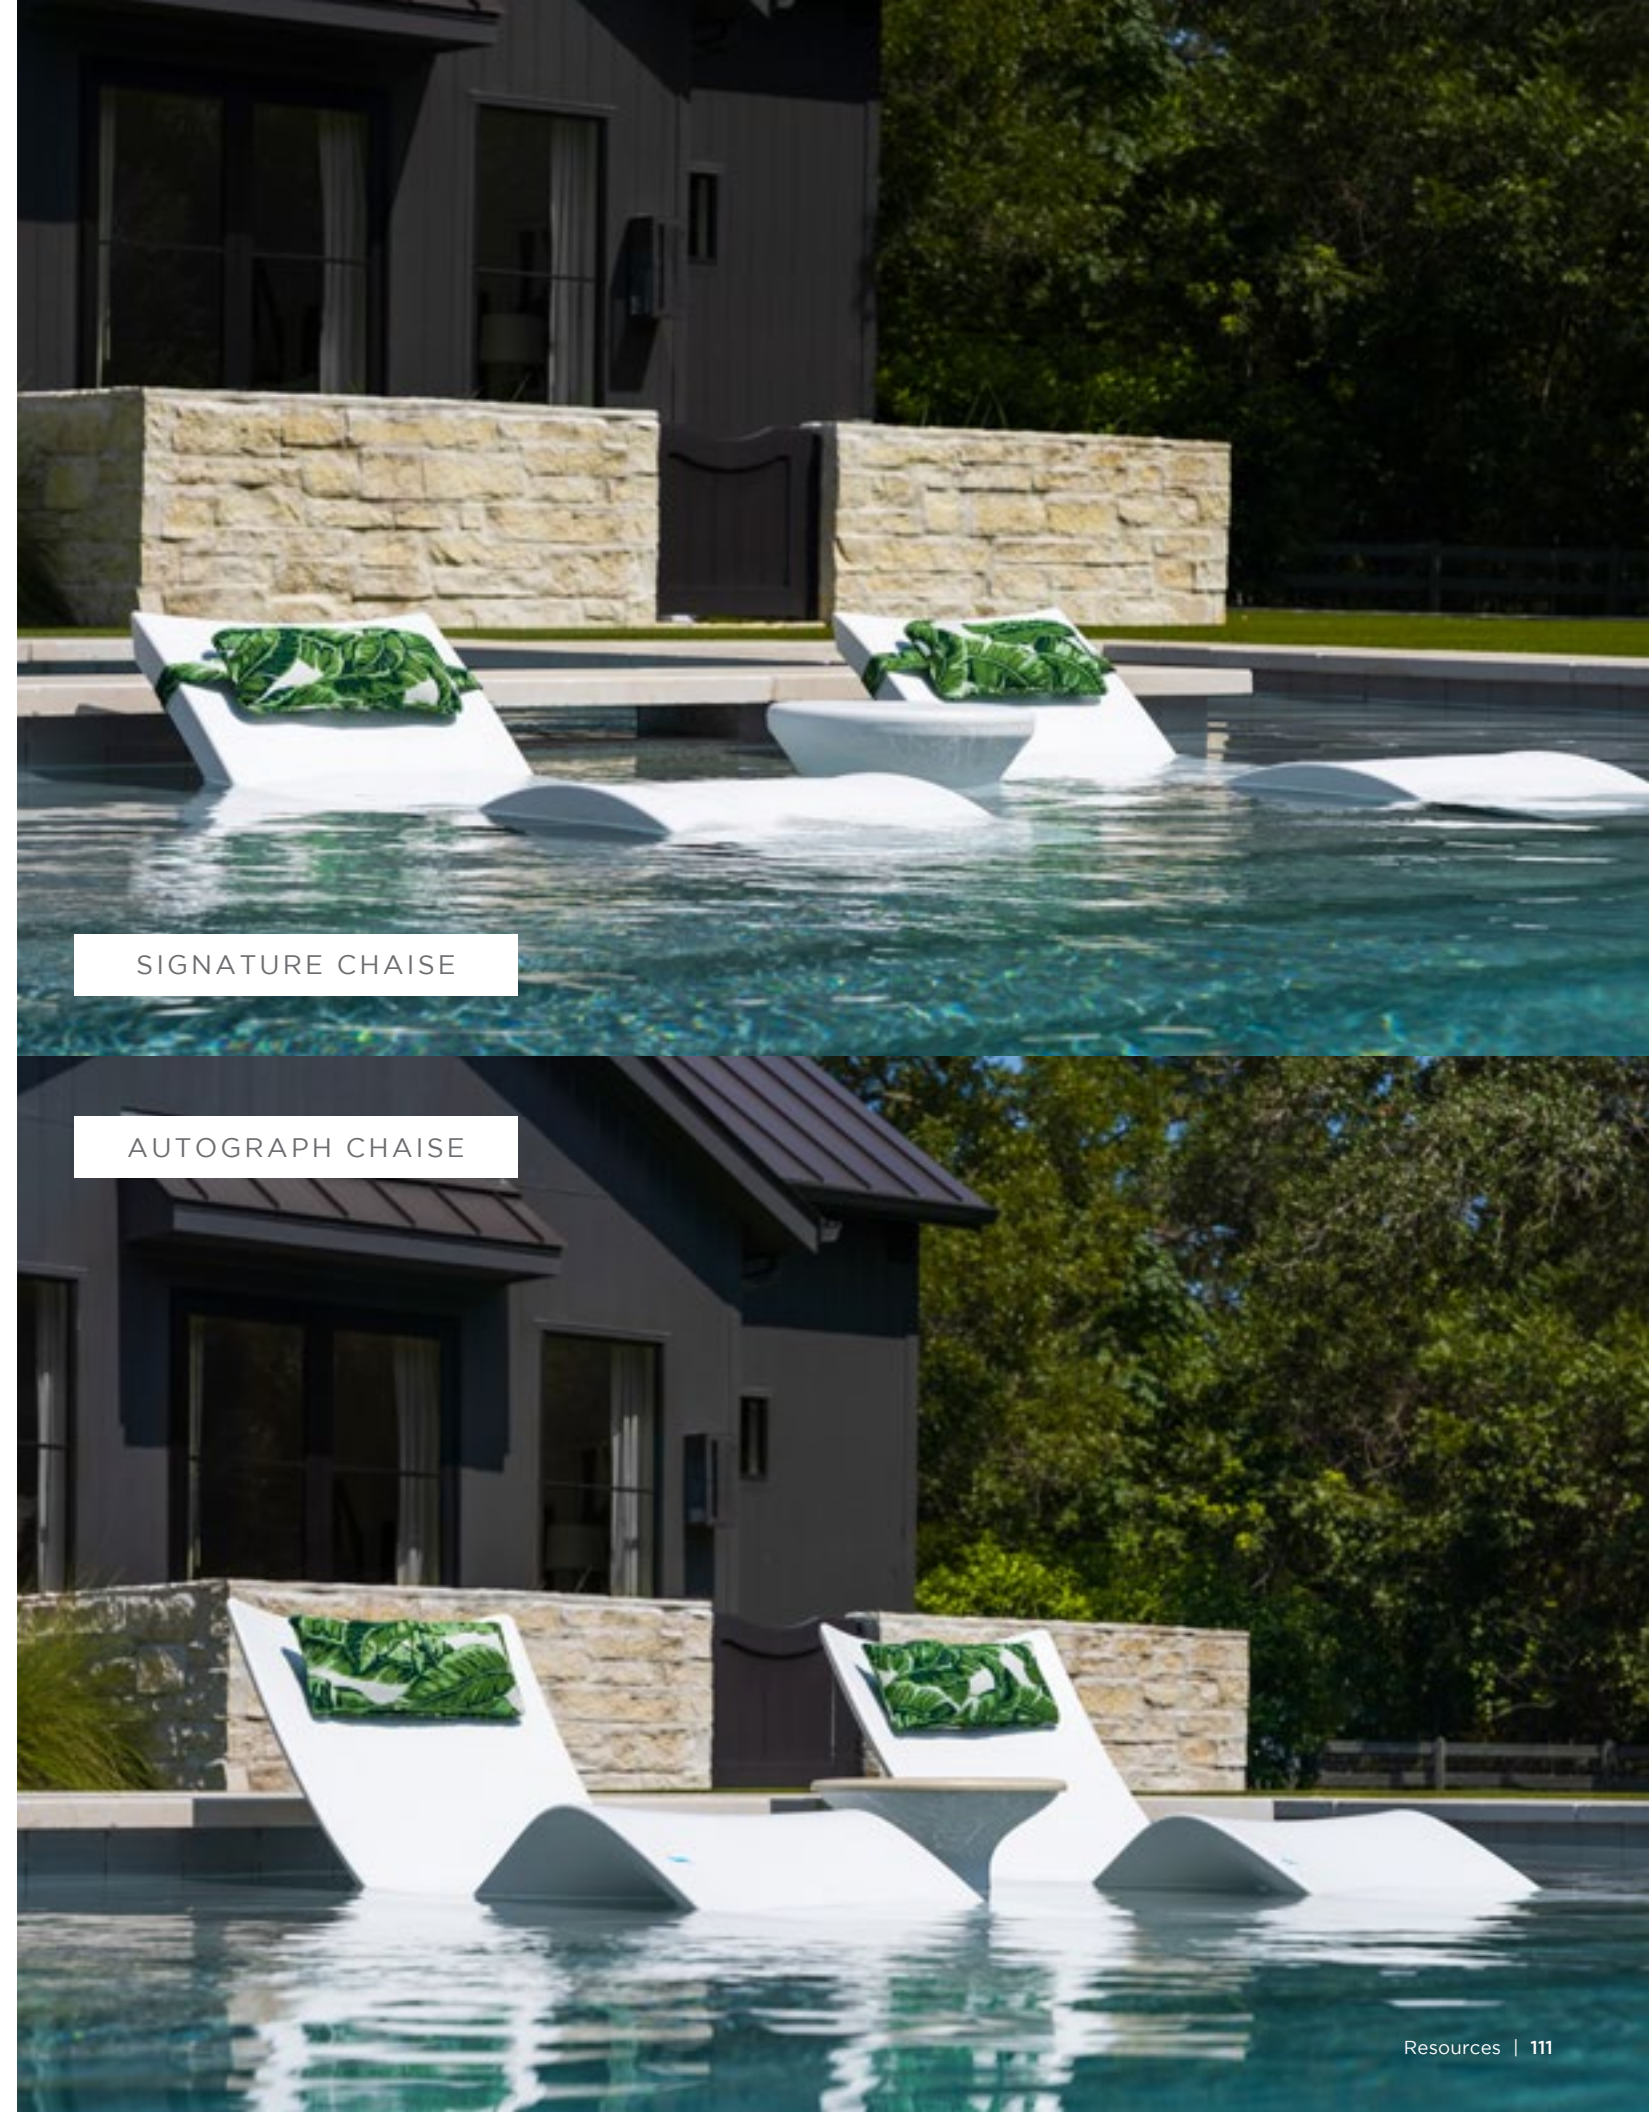

 BEST SELLER

 INTERNATIONAL DESIGN AWARD WINNER

SIGNATURE CHAISE

AUTOGRAPH CHAISE

SUMMARY	The iconic silhouette preferred by thousands worldwide	Our most luxurious and exclusive in-pool chaise
BEST FOR	Commercial and residential settings where customization is a priority	Commercial and residential settings where sophistication is a priority
SEATING POSITION	Fully reclined	Partially reclined + Lumbar support
MATERIAL	Textured resin for grip	Smooth resin for easy cleaning
COMPATIBLE WATER DEPTH <small>Determined by measuring the distance from the base of your pool's ledge to the surface of the water.</small>	0 - 9 inches (w/ no accessories) 0 - 20 inches (Chaise Deep and Risers available for deeper water)	0 - 12 inches
COLOR OPTIONS		
KEY FEATURES	Stackable for easy storage	Rear handle for easy repositioning
COMPATIBLE ACCESSORIES	Signature Chaise Shade Signature Chaise Headrest Pillow Signature Chaise Riser Signature Chaise Safeguard	Autograph Chaise Headrest Pillow
UV20 <small>Rated to withstand up to 20,000 hours of direct sunlight without fading, for 10+ years of fade resistance.</small>		