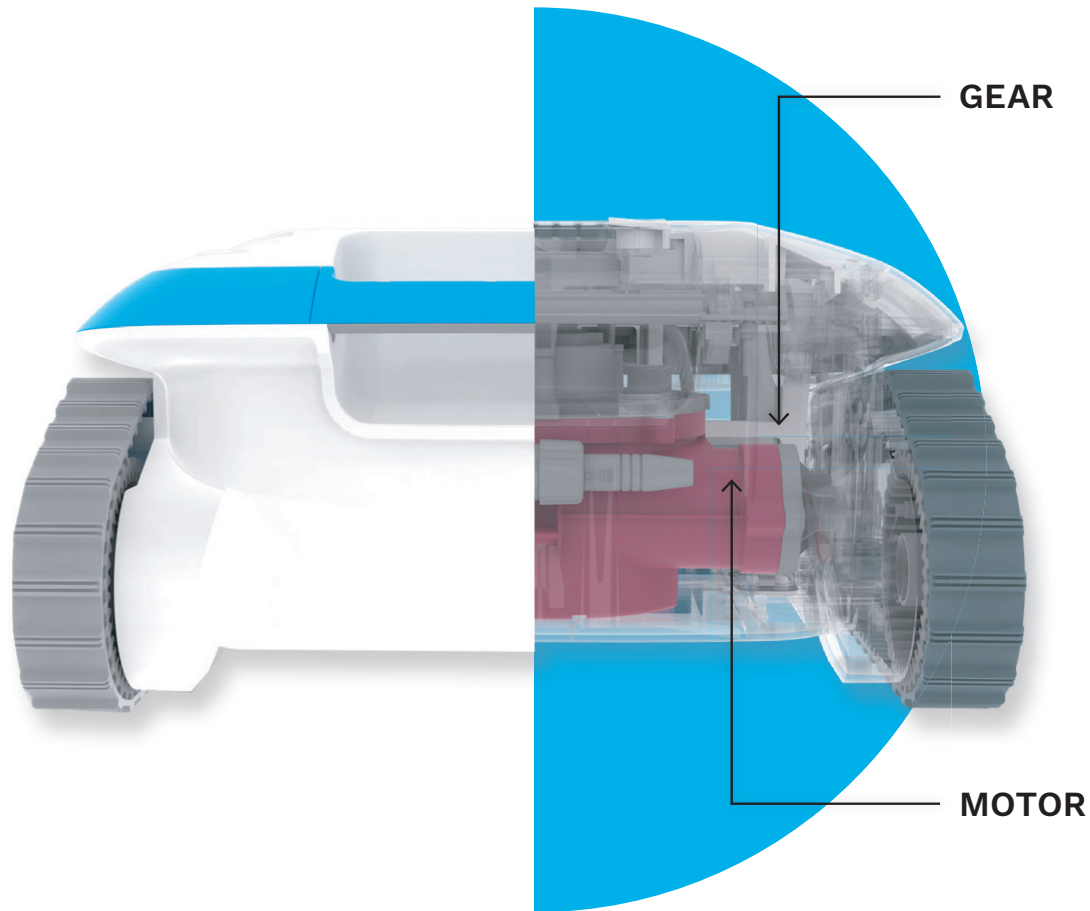

LAVENDER

FLAMINGO

RED CHERRY

APRICOT

A WHOLE LOT OF TECHNOLOGY PACKED INTO LESS THAN 13 LBS.

PLANETARY GEAR TECHNOLOGY

Cosmy robots are equipped with two stage planetary gear technology, a drive system that offers greater efficiency and better precision; combined with two drive motors and a powerful pump, Cosmy is one of the most reliable robotic cleaners on the market.

This system is the ideal solution for fast, optimized travel, unmatched cleaning and unrivalled reliability.

ENERGY EFFICIENT

With their rapid and logical travel mode and powerful suction, Cosmy robotic cleaners work fast. Cleaning cycles are short, consume less energy, and yield a flawless result.