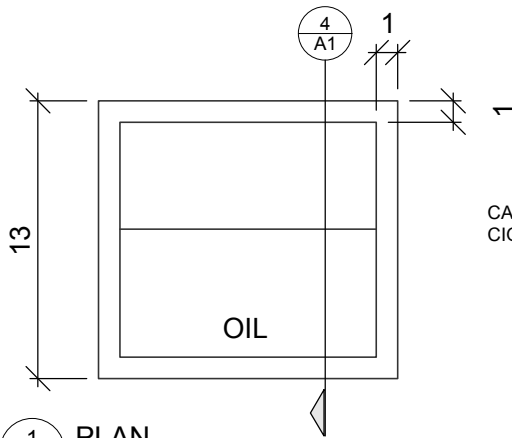

**RECESSED OIL CASH TRAY**

**FEATURES**

- Wide range of sizes available
- Welded stainless steel construction
- No exposed fasteners
- Easy installation

**1 PLAN**

CAPABLE OF PASSING A CARTON OF CIGARETTES

**3 ISOMETRIC VIEW**

INSTALL RECESSED CASH TRAY BY ROUTING OUT A HOLE IN THE COUNTERTOP (AS DETAILED)

CUT OUT SIZE: 12 1/4" X 11 1/4"

**2 ELEVATION**

**4 SECTION**

**STANDARDS**

The deal tray is easily installed on new or existing counters. The tray is constructed of 18 GA Stainless steel with a #4 brushed satin finish, all joints welded and ground smooth.

- Installed flush with counter top
- Brushed stainless steel finish
- Capable of passing long narrow objects

**SIZES**

14" x 13" x 2-9/16"

Custom sizes available.