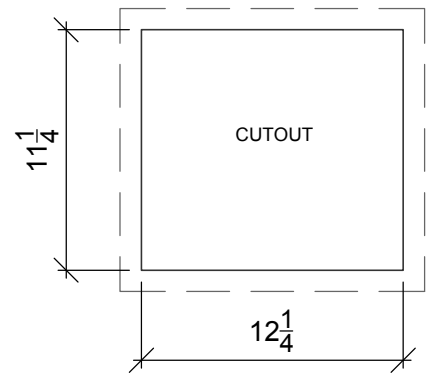

**RECESSED OIL CASH TRAY**

**FEATURES**

- Wide range of sizes available
- Welded stainless steel construction
- No exposed fasteners
- Easy installation

**1 PLAN**

CAPABLE OF PASSING A CARTON OF CIGARETTES

**3 ISOMETRIC VIEW**

INSTALL RECESSED CASH TRAY BY ROUTING OUT A HOLE IN THE COUNTERTOP (AS DETAILED)

CUT OUT SIZE: 12 1/4" X 11 1/4"

**2 ELEVATION**

**4 SECTION**

**STANDARDS**

The deal tray is easily installed on new or existing counters. The tray is constructed of 18 GA Stainless steel with a #4 brushed satin finish, all joints welded and ground smooth.

- Installed flush with counter top
- Brushed stainless steel finish
- Capable of passing long narrow objects

**SIZES**

14" x 13" x 2-9/16"

Custom sizes available.