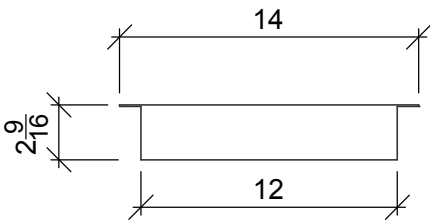

**RECESSED OIL CASH TRAY**

**FEATURES**

- Wide range of sizes available
- Welded stainless steel construction
- No exposed fasteners
- Easy installation

**1 PLAN**

CAPABLE OF PASSING A CARTON OF CIGARETTES

**3 ISOMETRIC VIEW**

INSTALL RECESSED CASH TRAY BY ROUTING OUT A HOLE IN THE COUNTERTOP (AS DETAILED)

CUT OUT SIZE: 12 1/4" X 11 1/4"

**2 ELEVATION**

**4 SECTION**

**STANDARDS**

The deal tray is easily installed on new or existing counters. The tray is constructed of 18 GA Stainless steel with a #4 brushed satin finish, all joints welded and ground smooth.

- Installed flush with counter top
- Brushed stainless steel finish
- Capable of passing long narrow objects

**SIZES**

14" x 13" x 2-9/16"

Custom sizes available.