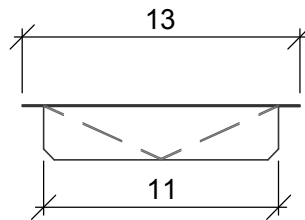

**3 ISOMETRIC VIEW**

INSTALL RECESSED CASH TRAY BY ROUTING OUT A HOLE IN THE COUNTERTOP (AS DETAILED)

CUT OUT SIZE: 12 1/4" X 11 1/4"

**2 ELEVATION**

**4 SECTION**

**STANDARDS**

The deal tray is easily installed on new or existing counters. The tray is constructed of 18 GA Stainless steel with a #4 brushed satin finish, all joints welded and ground smooth.

- Installed flush with counter top
- Brushed stainless steel finish
- Capable of passing long narrow objects

**SIZES**

14" x 13" x 2-9/16"

Custom sizes available.