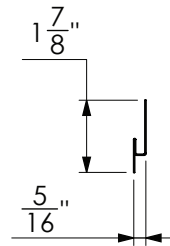

FRONT ELEVATION

SIDE ELEVATION

PERSPECTIVE

Scale: 1:5

Revision Date: 02/12/2019

Derby Building Products  
160, rue des Grands-Lacs  
Saint-Augustin-de-Desmaures  
Quebec CANADA G3A 2K1  
(844) 698-2636 | [www.tandobp.com](http://www.tandobp.com)